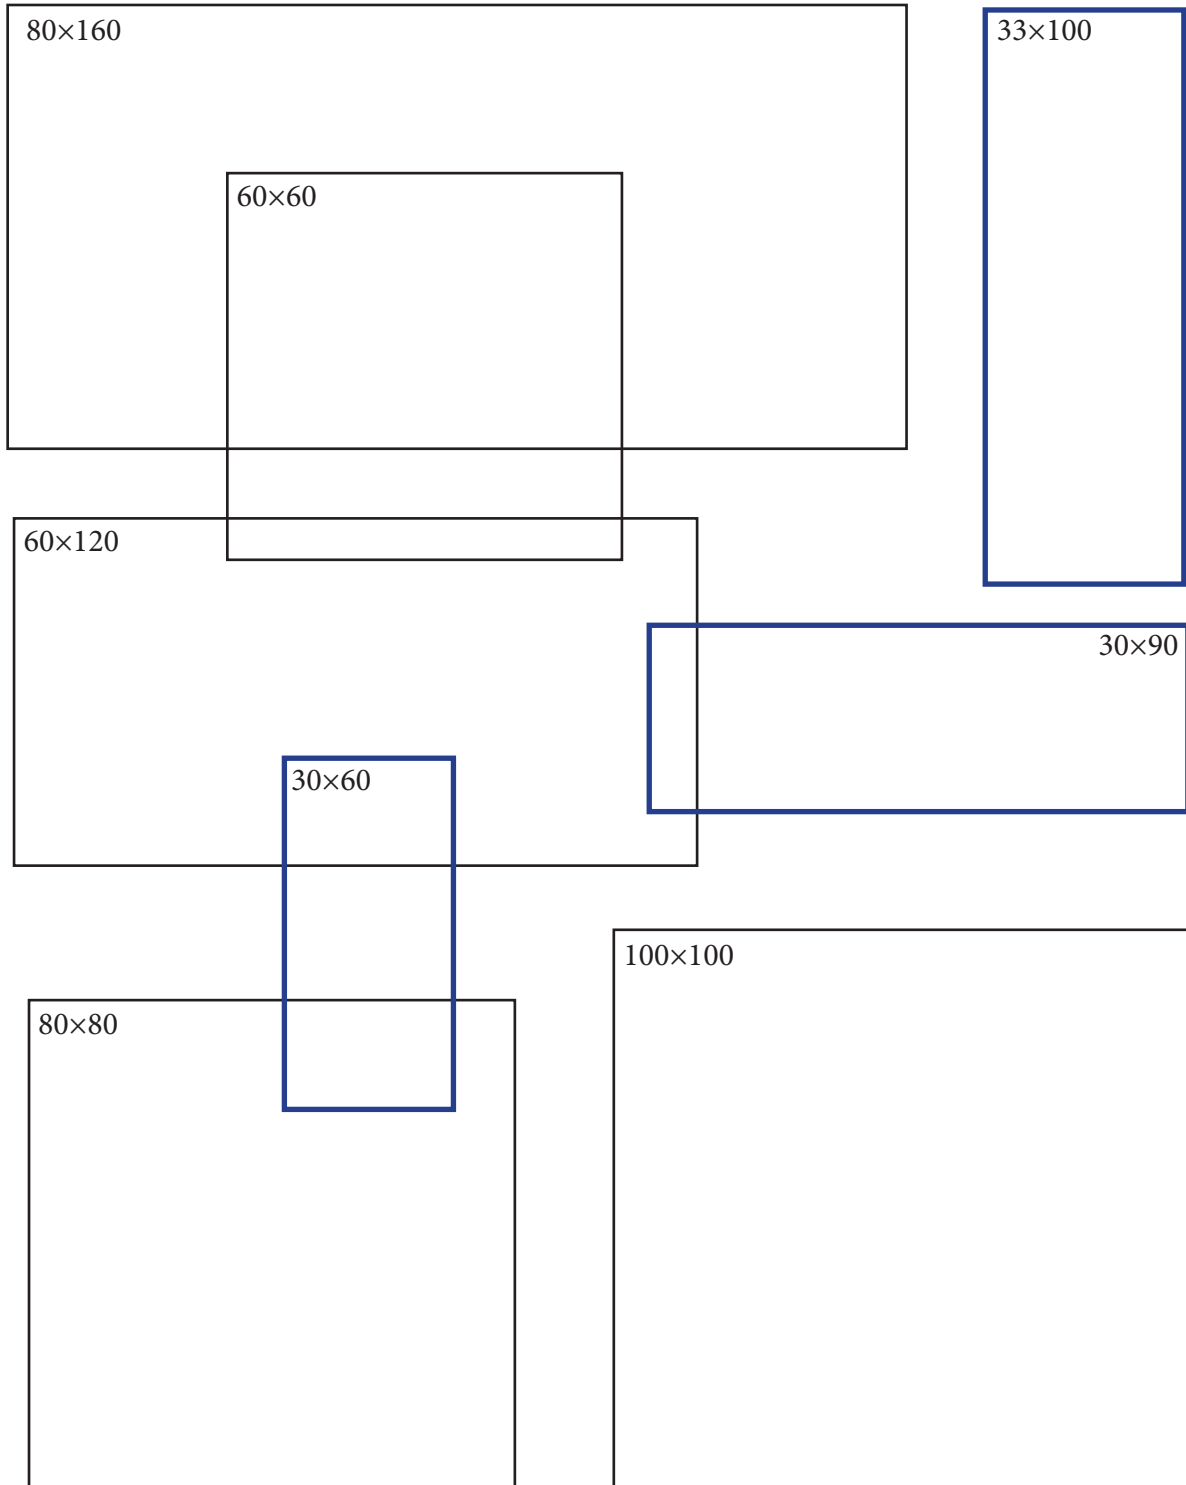

Light Gray

60x60

Dark Gray

60x60

Size Product

Wall Tile

Chiko Wall Tile

Packing List