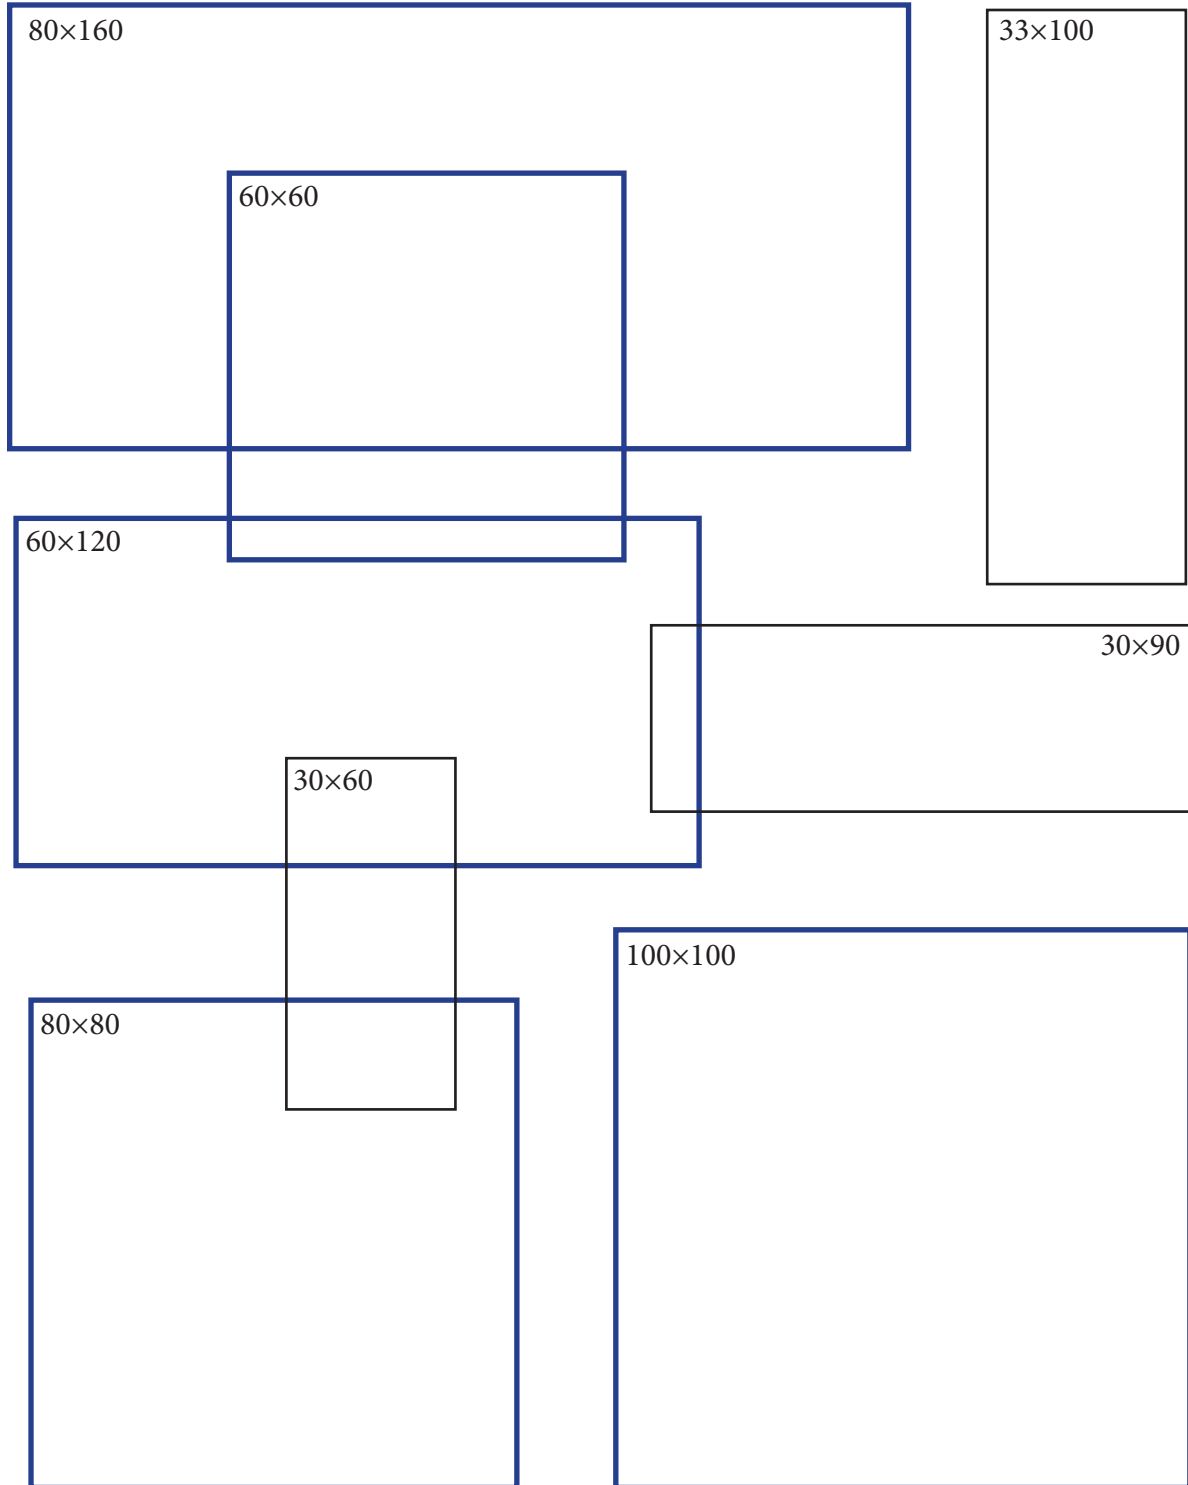

Packing List

Size			Box			
KG/PLT	M2/PLT	BOX/PLT	KG/BOX	M2/BOX	PCS/BOX	Size
1440	86.4	60	24	1.44	8	30×60 (Normal Thickness)
1380	75.6	60	23	1.26	7	30×60 (High Thickness)
1386	71.28	66	21	1.08	4	30×90
1575	83.16	63	25	1.32	4	33×100
1200	51.84	48	25	1.08	3	60×60
1104	46.08	24	46	1.92	3	80×80
1900	76	38	50	2	2	100×100
2040	86.4	40	51	2.16	3	60×120 (Polish)
1224	51.84	24	51	2.16	3	60×120 (Matt)

Symbol

Resistant to Acids and Alkalis		Polished		Porcelain	
Heavy Traffic		Glossy		Floor Tile	
Frost Resistant		Matt		Wall Tile	
Facades		Rectified		Normal Thickness	
Residential		Random		High Thickness	
		Semi Polish		Suger Effect	

Size Product

Porcelain Tile