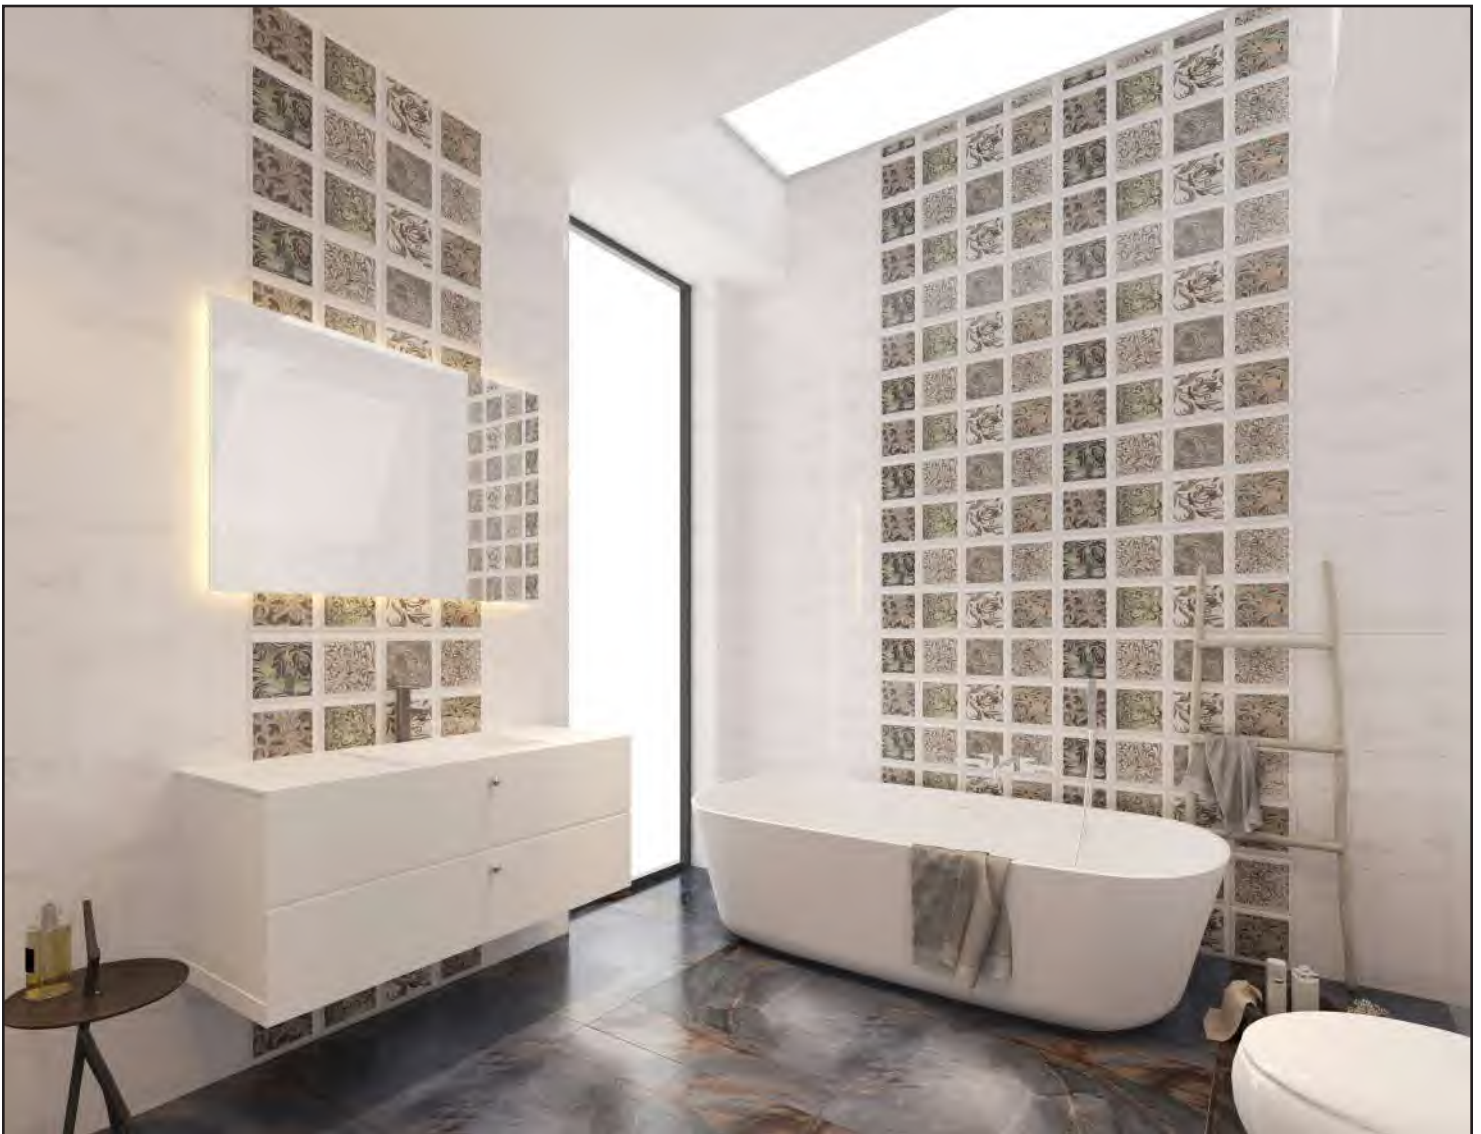

Atosa Wall Tile

Packing List						
Size	Pcx/Box	M2/Box	Kg/Box	Box/PLT	M2/PLT	Kg/PLT
30×60(Normal Thickness)	8	1.44	24	60	86.4	1440
30×60(High Thickness)	7	1.26	23	60	75.6	1380